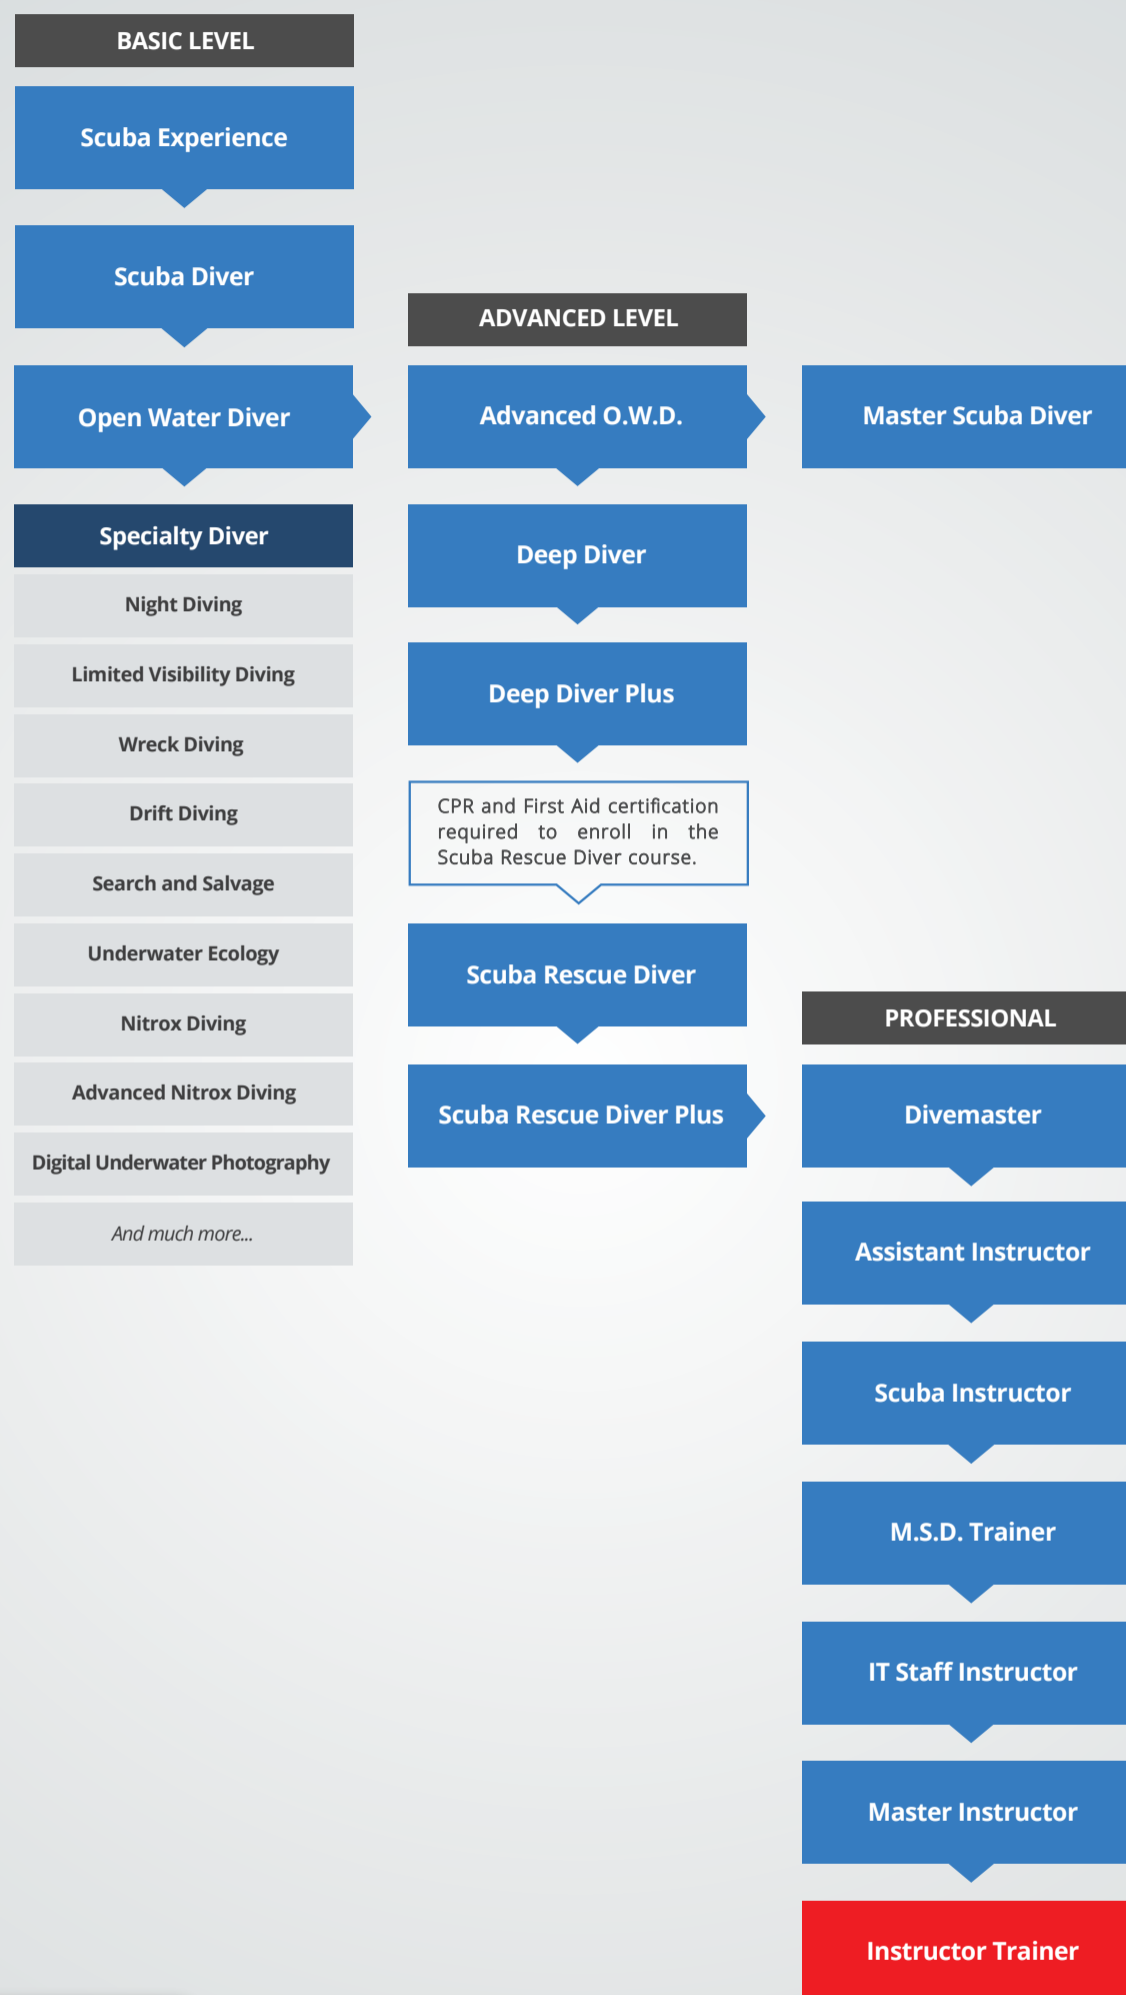

THE UNDERWATER WORLD OF PSS SCUBA DIVING

R·S·T·C
International Scuba Training Council
Europe

PSS is a member of RSTC and its certifications are internationally recognized.

www.pssww.org

Dive Evolution